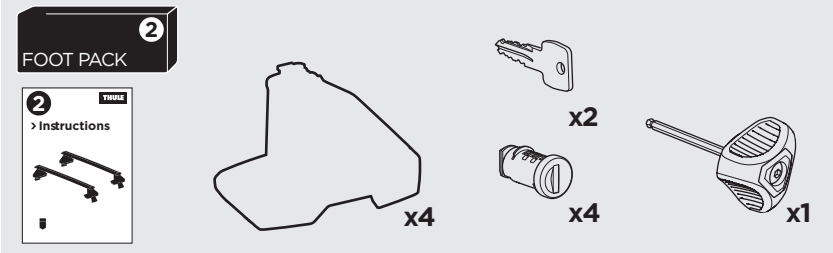

1

Kit 145078

BUICK Regal Sportback, 5-dr Hatchback, *18-
HOLDEN Commodore, 5-dr Hatchback, 17-
OPEL Insignia Grand Sport, 5-dr Hatchback, 17-
VAUXHALL Insignia Grand Sport, 5-dr Hatchback, 17-

*North America

ISO 11154-E

THULE WingBar Evo THULE WingBar Edge THULE WingBar THULE SquareBar Evo	Evo X (scale)	Edge X (scale)
BUICK Regal Sportback , 5-dr Hatchback, *18-	46	E
OPEL Insignia Grand Sport , 5-dr Hatchback, 17-	46	E
VAUXHALL Insignia Grand Sport , 5-dr Hatchback, 17-	46	E

THULE ProBar Evo THULE SlideBar Evo	X (mm/inch)
BUICK Regal Sportback , 5-dr Hatchback, *18-	1111 mm / 43 3/4"
OPEL Insignia Grand Sport , 5-dr Hatchback, 17-	1111 mm / 43 3/4"
VAUXHALL Insignia Grand Sport , 5-dr Hatchback, 17-	1111 mm / 43 3/4"

	W (mm/inch)	Z (mm/inch)
BUICK Regal Sportback , 5-dr Hatchback, *18-	730 mm / 28 3/4"	140 mm / 5 1/2"
OPEL Insignia Grand Sport , 5-dr Hatchback, 17-	730 mm / 28 3/4"	140 mm / 5 1/2"
VAUXHALL Insignia Grand Sport , 5-dr Hatchback, 17-	730 mm / 28 3/4"	140 mm / 5 1/2"