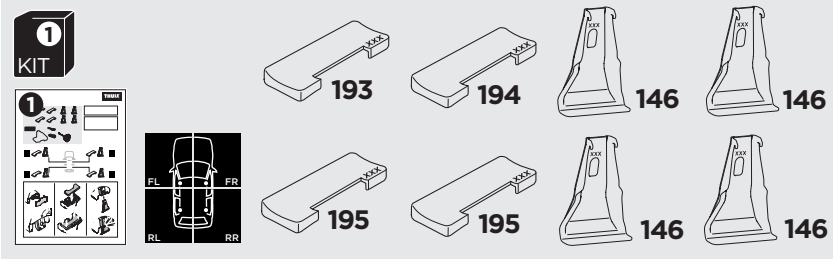

ISO 11154-E

THULE WingBar Evo THULE WingBar Edge THULE WingBar THULE SquareBar Evo	Evo X (scale)	Edge X (scale)
BUICK Regal Sportback , 5-dr Hatchback, *18-	46	E
OPEL Insignia Grand Sport , 5-dr Hatchback, 17-	46	E
VAUXHALL Insignia Grand Sport , 5-dr Hatchback, 17-	46	E

THULE ProBar Evo THULE SlideBar Evo	X (mm/inch)
BUICK Regal Sportback , 5-dr Hatchback, *18-	1111 mm / 43 3/4"
OPEL Insignia Grand Sport , 5-dr Hatchback, 17-	1111 mm / 43 3/4"
VAUXHALL Insignia Grand Sport , 5-dr Hatchback, 17-	1111 mm / 43 3/4"

	W (mm/inch)	Z (mm/inch)
BUICK Regal Sportback , 5-dr Hatchback, *18-	730 mm / 28 3/4"	140 mm / 5 1/2"
OPEL Insignia Grand Sport , 5-dr Hatchback, 17-	730 mm / 28 3/4"	140 mm / 5 1/2"
VAUXHALL Insignia Grand Sport , 5-dr Hatchback, 17-	730 mm / 28 3/4"	140 mm / 5 1/2"