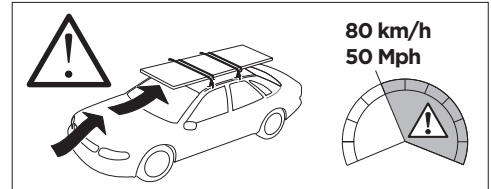

ISO 11154-E

THULE WingBar Evo THULE WingBar Edge THULE WingBar THULE SquareBar Evo	Evo X (scale)	Edge X (scale)
BUICK Regal Sportback , 5-dr Hatchback, *18-	46	E
OPEL Insignia Grand Sport , 5-dr Hatchback, 17-	46	E
VAUXHALL Insignia Grand Sport , 5-dr Hatchback, 17-	46	E