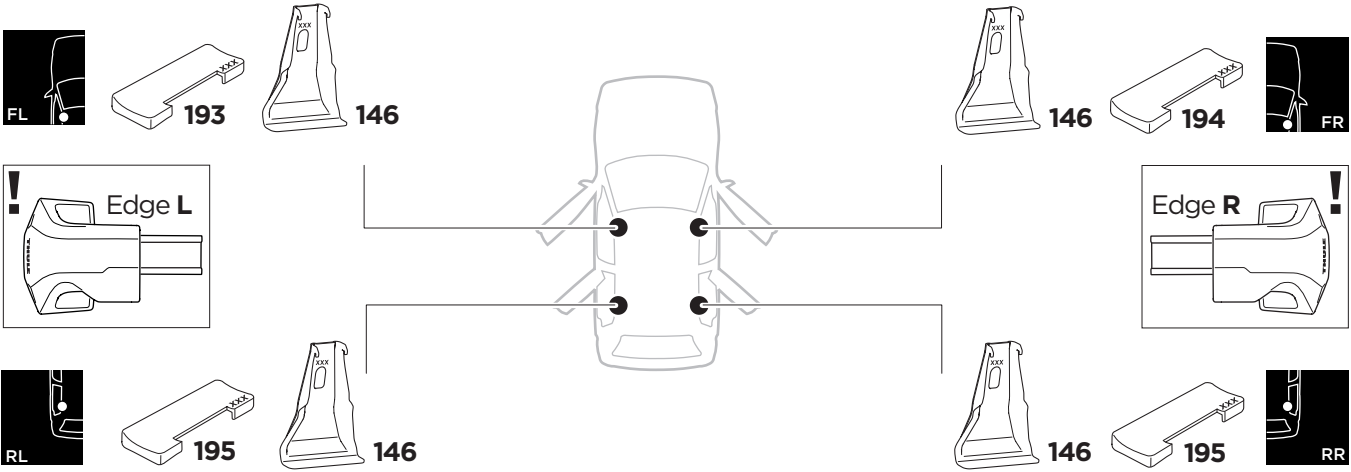

ISO 11154-E

THULE WingBar Evo THULE WingBar Edge THULE WingBar THULE SquareBar Evo	Evo X (scale)	Edge X (scale)
BUICK Regal Sportback , 5-dr Hatchback, *18-	46	E
OPEL Insignia Grand Sport , 5-dr Hatchback, 17-	46	E
VAUXHALL Insignia Grand Sport , 5-dr Hatchback, 17-	46	E

THULE ProBar Evo THULE SlideBar Evo	X (mm/inch)
BUICK Regal Sportback , 5-dr Hatchback, *18-	1111 mm / 43 3/4"
OPEL Insignia Grand Sport , 5-dr Hatchback, 17-	1111 mm / 43 3/4"
VAUXHALL Insignia Grand Sport , 5-dr Hatchback, 17-	1111 mm / 43 3/4"

THULE ProBar Evo THULE SlideBar Evo	Y (mm/inch)
BUICK Regal Sportback , 5-dr Hatchback, *18-	1091 mm / 43 "
OPEL Insignia Grand Sport , 5-dr Hatchback, 17-	1091 mm / 43 "
VAUXHALL Insignia Grand Sport , 5-dr Hatchback, 17-	1091 mm / 43 "

	W (mm/inch)	Z (mm/inch)
BUICK Regal Sportback , 5-dr Hatchback, *18-	730 mm / 28 3/4"	140 mm / 5 1/2"
OPEL Insignia Grand Sport , 5-dr Hatchback, 17-	730 mm / 28 3/4"	140 mm / 5 1/2"
VAUXHALL Insignia Grand Sport , 5-dr Hatchback, 17-	730 mm / 28 3/4"	140 mm / 5 1/2"